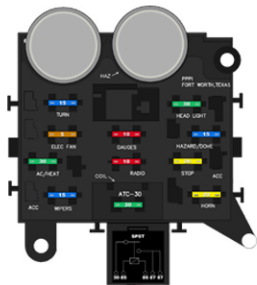

COIL CONNECTIONS (NO BALLAST RESISTOR)

[ENGINE SECTION] #920 TO COIL + (IGN. POWER)

TACHOMETER

PAINLESS
PERFORMANCE PRODUCTS

[ENGINE SECTION] <<COIL(-) #923 TACHOMETER SIGNAL >>[INSTRUMENT PANEL]